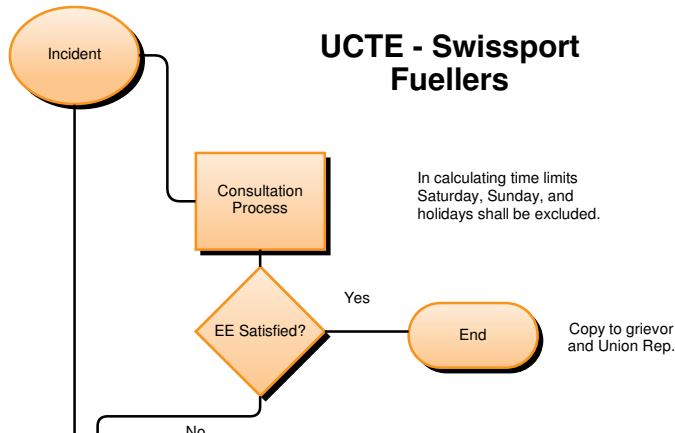

UCTE - Swissport Fuellers

Within 14 business days

Within 14 business days from meeting*

*Note: Days EE is actively at work, if on leave time is suspended until return.

Within 10 business days

Within 10 business days