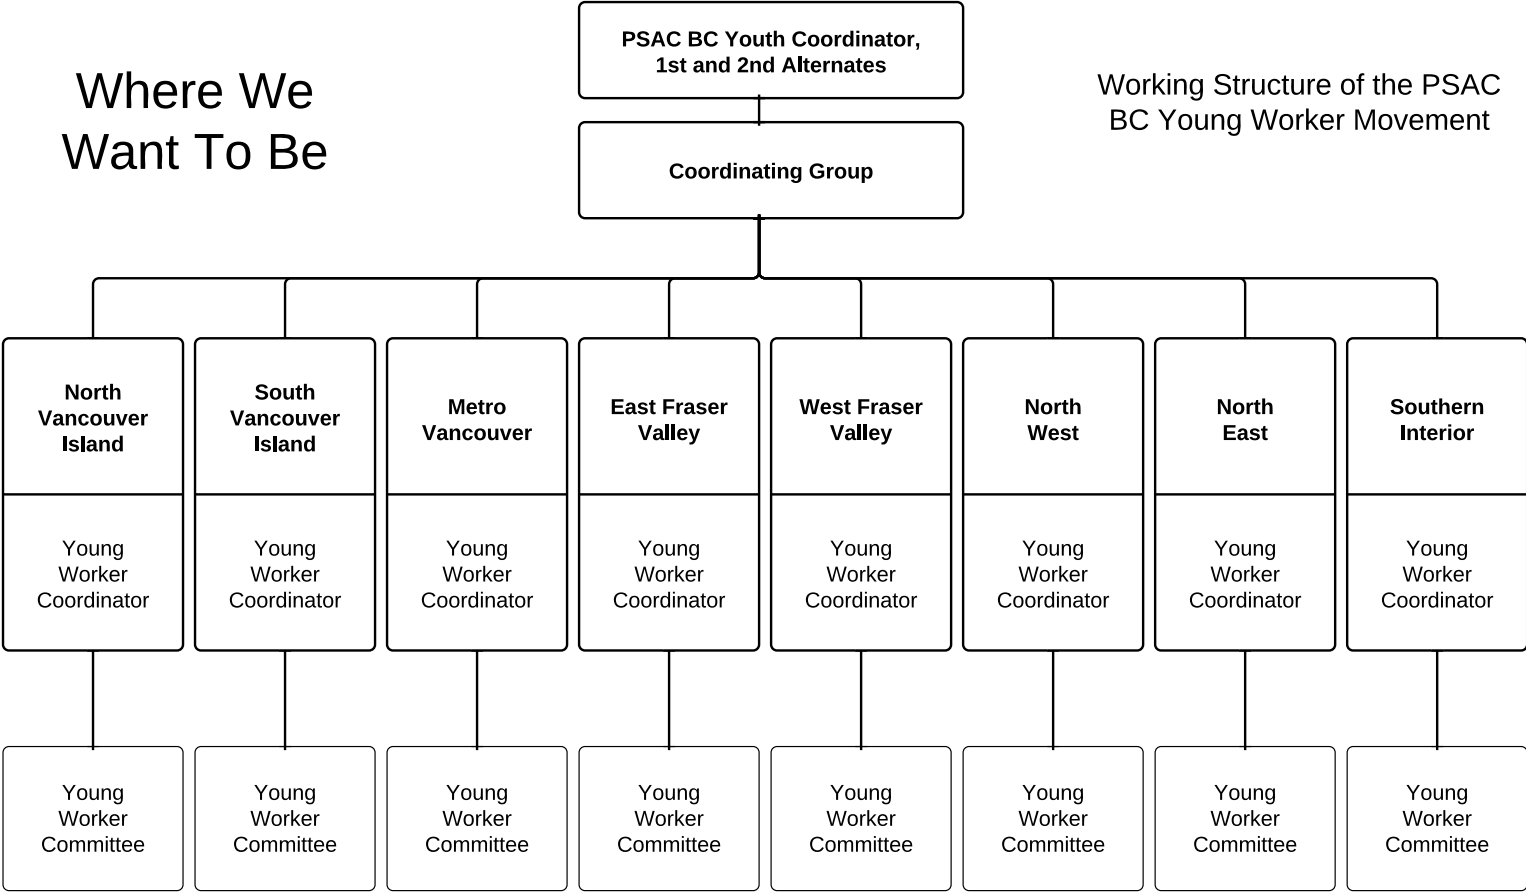

# Where We Want To Be

# Working Structure of the PSAC BC Young Worker Movement

Note: Each Committee would need an Executive, normally consisting of President, Vice-President, Secretary/Treasurer